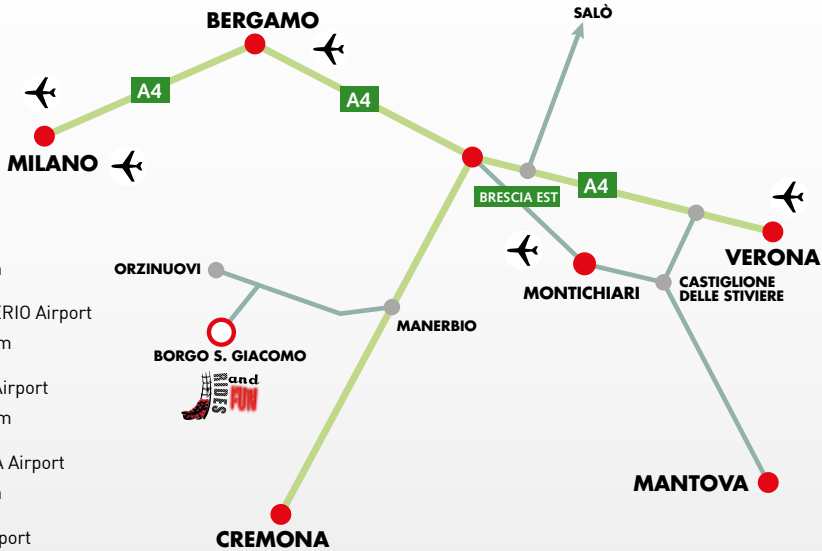

*And
more...*

Simulator

*Kiddie
Train*

Safari

*Flying
Ride*

**Ideal as park and rides
entrance counter and
as crowd control
railings...
Electronically assisted**

Turnstile

RidesandFun installations all over in the World

80 km from
BERGAMO
ORIO AL SERIO Airport

100 km from
VERONA
CATULLO Airport

170 km from
MILANO
MALPENSA Airport

80 km from
MILANO
LINATE Airport

Contact

Rides And Fun s.r.l.

Via dell'Ecologia, 16 • 25022 Borgo San Giacomo (Bs) Italy