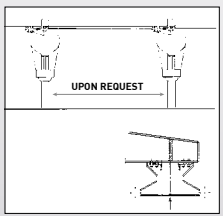

Bumper Boats

Panoramic Train & Baloon

This train rounds all over a park with track upon request.

Track length, stands, height, number of cars, thematization, ...are delivered upon customer's requests.

The standard size it's 5 mt high with a maximum slope of 7%.
The structure does not need a concrete base. All cars can be manufactured in wood or in fiberglass (like mine's train model).