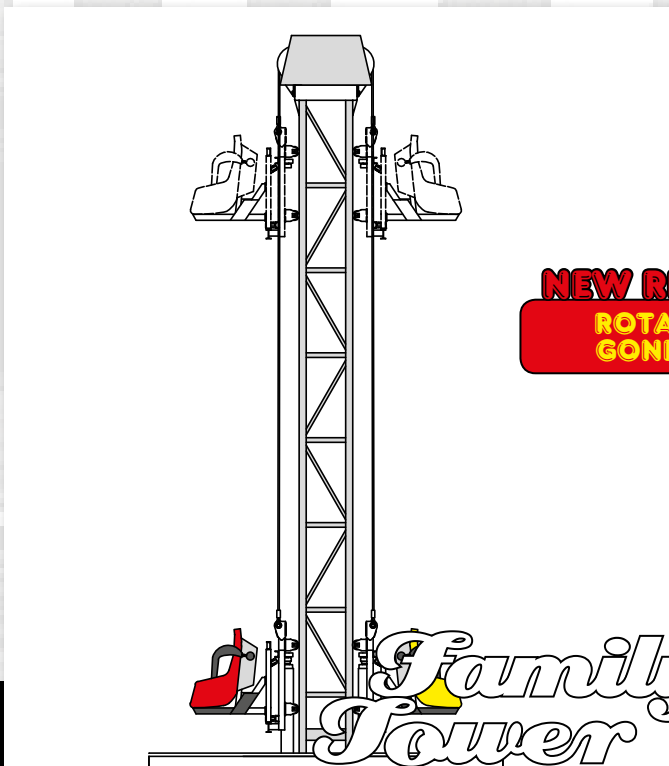

www.imecengineering.it

SURF 18
Size: 16,05x8,25x4mt
Seats: 18
Power: 60 Kw

SURF EXTREME 22
Size: 18x4x9,50mt
Seats: 22
Power: 120 Kw

Capacity: 32 Seats (2x16 passengers gondolas)
DC Motor: 65 Kw
Lights: Upon request
Voltage: Upon Request
Transport: 2x40'OT

NEW RELEASE
ROTATING
GONDOLA

Size: 5x5x10mt (12 - 18)
Height: 10 - 12 - 18 mt
Capacity: 12 seats
Gondola: Rotating
Power: Upon the size
Hydraulic powered

Size: 15x7x8,25mt
Capacity: 18 seats
Power: 60 Kw

Top Flip

Flume Ride

DIFFERENT SIZES AVAILABLE

Spin Ball

Size: 15x15x5mt
Capacity: 34 seats
Power: 115 Kw

Twist & Sun

Capacity: 8-12 seats
Height: till 9mt
Power: 50 Kw

NEW RELEASE
8 AND 12 SEATS FOR FEC CENTERS!!!