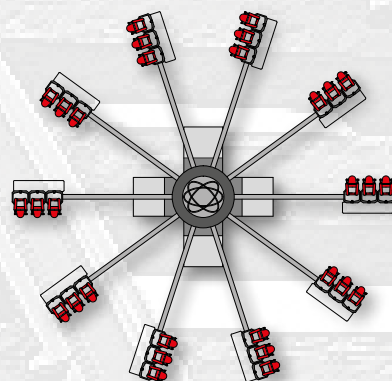

Height: 8-10-25-30-40 mt
Seats: 4 – 8 – 16
Power: Upon the size and capacity
Looping Gondolas: Electronically Brake Assited

AVAILABLE
25-30
40mt
AVAILABLE

NEW RELEASE
8 AND 10MT FOR
FEC CENTERS!!!

Top Sky

Size: 14x5mt
N° of arms: 8-10-12
Capacity: 16-20-24 seats
Power: 75 or 85 Kw

NEW RELEASE

Magic Bounce

Size: 15x15x4mt
Power: 50 Kw
Capacity: 35 seats

Tagadà

Size: 6,5x8mt
Seats: 20
Power: 1,5 Kw
Capacity: 500 persons/hour

Mini Hully Gully