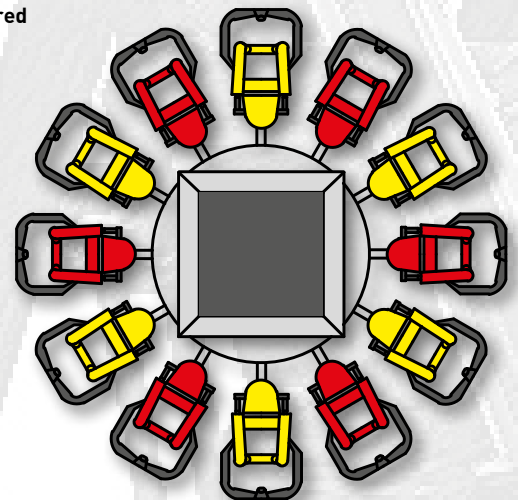

NEW RELEASE
ROTATING
GONDOLA

Size: 5x5x10mt (12 - 18)
Height: 10 - 12 - 18 mt
Capacity: 12 seats
Gondola: Rotating
Power: Upon the size
Hydraulic powered