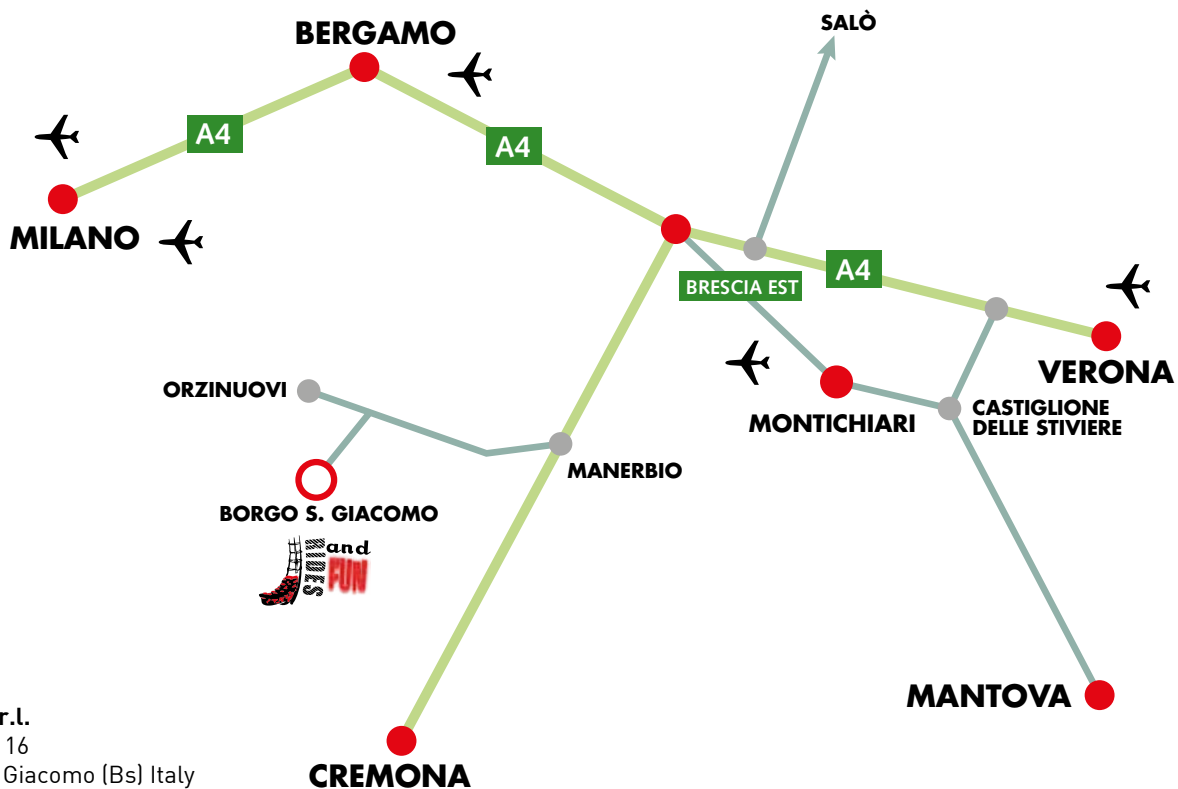

Typhoon
55 mt

*And
more...*

Simulator

*Kiddie
Train*

Safari

*Flying
Ride*

**Ideal as park and rides
entrance counter and
as crowd control railings...
Electronically assisted**

Turnstile

Contact:

Rides And Fun s.r.l.
 Via dell'Ecologia, 16
 25022 Borgo San Giacomo (Bs) Italy

Phone +39 030 9408126
Fax +39 030 9408564

www.ridesandfun.com - info@ridesandfun.com

80 km from BERGAMO ORIO AL SERIO Airport
 100 km from VERONA CATULLO Airport
 170 km from MILANO MALPENSA Airport
 80 km from MILANO LINATE Airport

RidesandFun
installations all over
the World