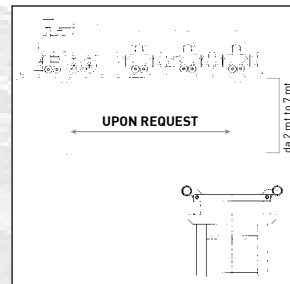

Wild Mouse

30/40 mt

Wild Mouse 30 mt

Ground dimensions: 30x20 mt

Track height: 11,5 mt

Track length: 335 mt

Max speed: 11,5 mt/sec - 6 cars (4 seat each)

Theoretical capacity: 800 persons/hour

Safety brake system: Block System

Wild Mouse 40 mt

Ground dimensions: 40x20 mt

Track height: 14,5 mt

Track length: 370 mt

Max speed: 11,5 mt/sec - 6 cars (4 seat each)

Theoretical capacity: 800 persons/hour

Safety brake system: Block System