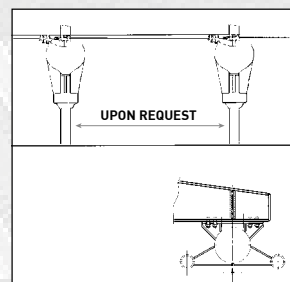

Wild Mouse

30/40 mt

Wild Mouse 30 mt

Ground dimensions: 30x20 mt

Track height: 11,5 mt

Track length: 335 mt

Max speed: 11,5 mt/sec - 6 cars (4 seat each)

Theoretical capacity: 800 persons/hour

Safety brake system: Block System

Wild Mouse 40 mt

Ground dimensions: 40x20 mt

Track height: 14,5 mt

Track length: 370 mt

Max speed: 11,5 mt/sec - 6 cars (4 seat each)

Theoretical capacity: 800 persons/hour

Safety brake system: Block System