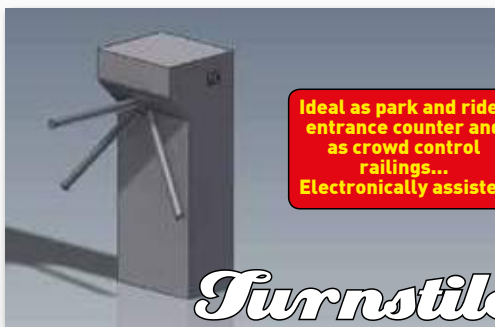

Capacity: 1100/1440 persons/hour

*And
more...*

Simulator

*Kiddie
Train*

Safari

*Flying
Ride*

**Ideal as park and rides
entrance counter and
as crowd control
railings...
Electronically assisted**

Turnstile