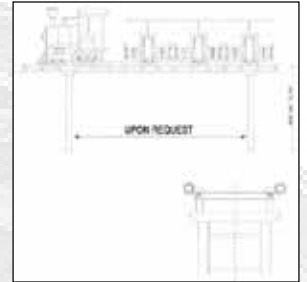

This train rounds all over a park with track upon request.

Track length, stands, height, number of cars, thematization, ...are delivered upon customer's requests.

The standard size it's 5 mt high with a maximum slope of 7%.

The structure does not need a concrete base. All cars can be manufactured in wood or in fiberglass (like mine's train model).