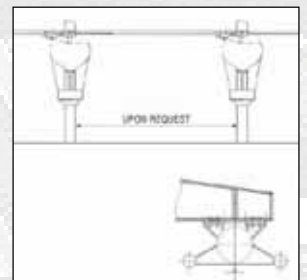

This train rounds all over a park with track upon request.

Track length, stands, height, number of cars, thematization, ...are delivered upon customer's requests.

The standard size it's 5 mt high with a maximum slope of 7%.

The structure does not need a concrete base. All cars can be manufactured in wood or in fiberglass (like mine's train model).