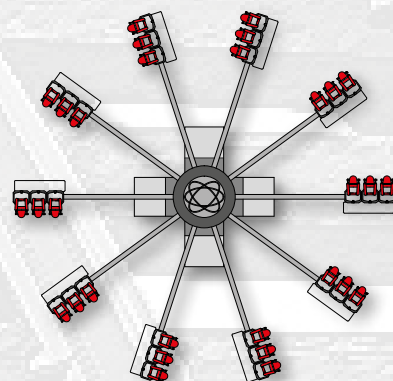

Height: 8-10-25-30-40 mt
Seats: 4 – 8 – 16
Power: Upon the size and capacity
Looping Gondolas: Electronically Brake Assited

AVAILABLE
25-30
40mt
AVAILABLE

NEW RELEASE
8 AND 10MT FOR
FEC CENTERS!!!

Top Sky

Size: 14x5,5mt
N° of arms: 10 or 12
Capacity: 30 – 36 seats
Power: 85 Kw

NEW RELEASE

Magic Bounce

Size: 15x15x4mt
Power: 50 Kw
Capacity: 35 seats

Tagadà

Size: 6,5x8mt
Seats: 20
Power: 1,5 Kw
Capacity: 500 persons/hour

Mini Hully Gully