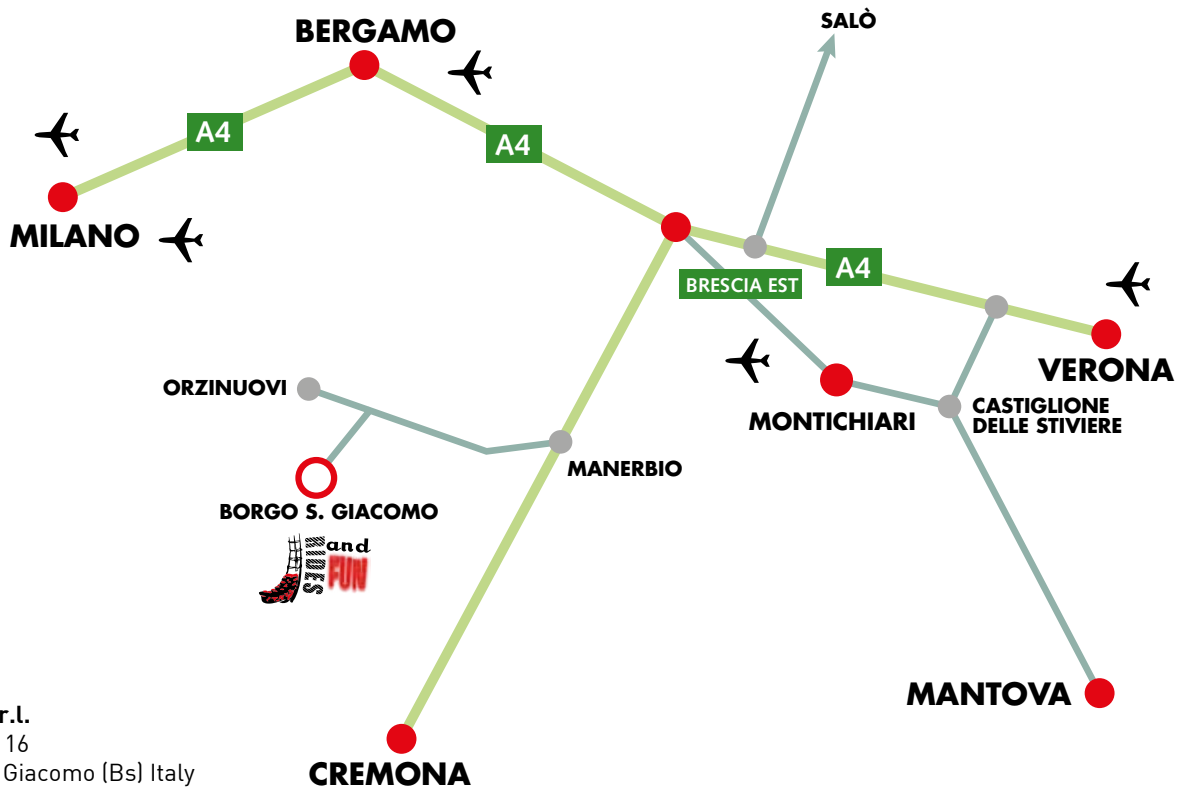

*And  
more...*

*Simulator*

*Kiddie  
Train*

*Safari*

*Flying  
Ride*

Ideal as park and rides  
entrance counter and  
as crowd control railings...  
Electronically assisted

*Turnstile*

**Contact:**

80 km from BERGAMO ORIO AL SERIO Airport  
 100 km from VERONA CATULLO Airport  
 170 km from MILANO MALPENSA Airport  
 80 km from MILANO LINATE Airport

**RidesandFun**  
 installations all over  
 the World